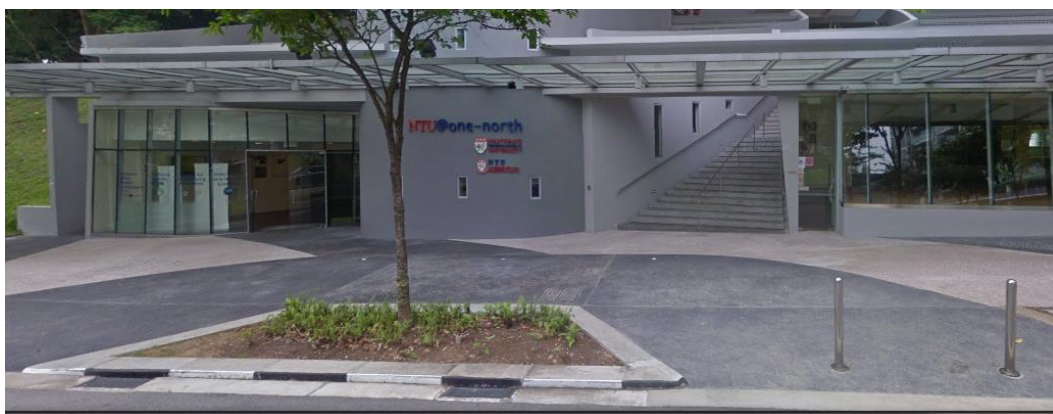

CNRS@ASEAN

Regional Representative Office of CNRS in Southeast Asia

LOCATION

In August 2014, we relocated our Southeast Asia office from Hanoi to Singapore. Our address is:

CNRS@ASEAN
#09-10 Executive Centre, NTU@one-north
11 Slim Barracks Rise
Singapore 138664
Office number: +65 6464 0091
Office email: derci.singapore@cnrs.fr
Website: www.asean.cnrs.fr
Twitter: [@CNRSinASEAN](https://twitter.com/CNRSinASEAN)
[Google maps](#)

COMMENT NOUS TROUVER

Le bureau du CNRS en Asie du Sud-Est a déménagé de Hanoi à Singapour en août 2014. Notre adresse est la suivante :

CNRS@ASEAN
#09-10 Executive Centre, NTU@one-north
11 Slim Barracks Rise
Singapore 138664
Téléphone : +65 6464 0091
Courriel de l'équipe : derci.singapore@cnrs.fr
Site web : www.asean.cnrs.fr
Twitter: [@CNRSinASEAN](https://twitter.com/CNRSinASEAN)
[Google maps](#)

Enter the building through the glass doors on the left, and take the lift to level 9. Our office is on the right when exiting the lift.
Entrez par les portes en verre sur la gauche et prenez l'ascenseur jusqu'au niveau 9. Le bureau se trouve sur votre droite en sortant de l'ascenseur.